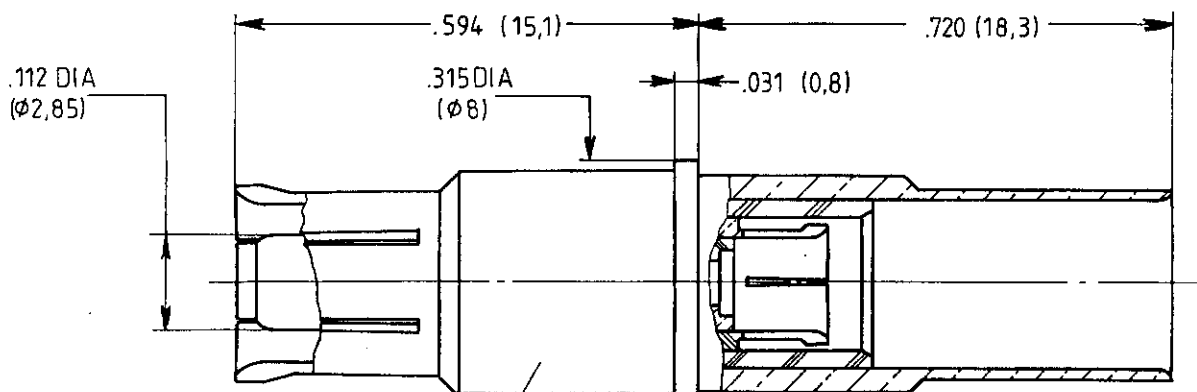

RADIALL®

MULTIPIN CONNECTOR

SALES DRAWING

618 060001

Edition : _____

Page _____

TITRE : CONCENTRIC TWINAX SOCKET CONTACT SIZE 8 ENVIRONMENTAL

SERIE : MPX

CABLES: EN3375-004 EN 3375-005

SOCKET BODY CONTACT WITH PIN INTERMEDIATE CONTACT SUBASSEMBLY

SOCKET CENTER CONTACT ASSEMBLY

INTERMEDIATE CONTACT CRIMP POT

REAR INSULATOR

FERRULE

SEALING BOOT

SEE WIRING INSTRUCTIONS RP3364